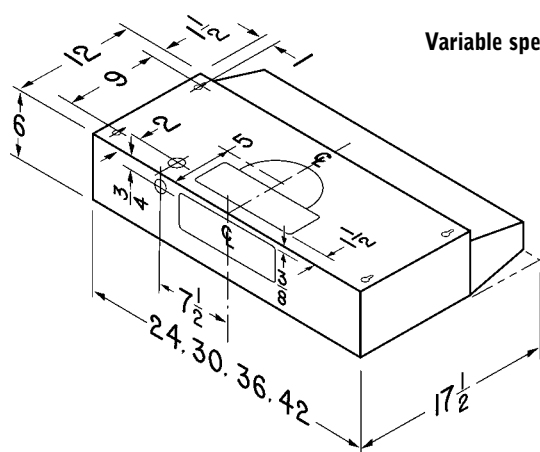

Broan 46000

Variable speed performance. Deluxe performance in an economical package. The infinitely adjustable speed control allows you to set the hood speed for the perfect combination of ventilation and quiet.